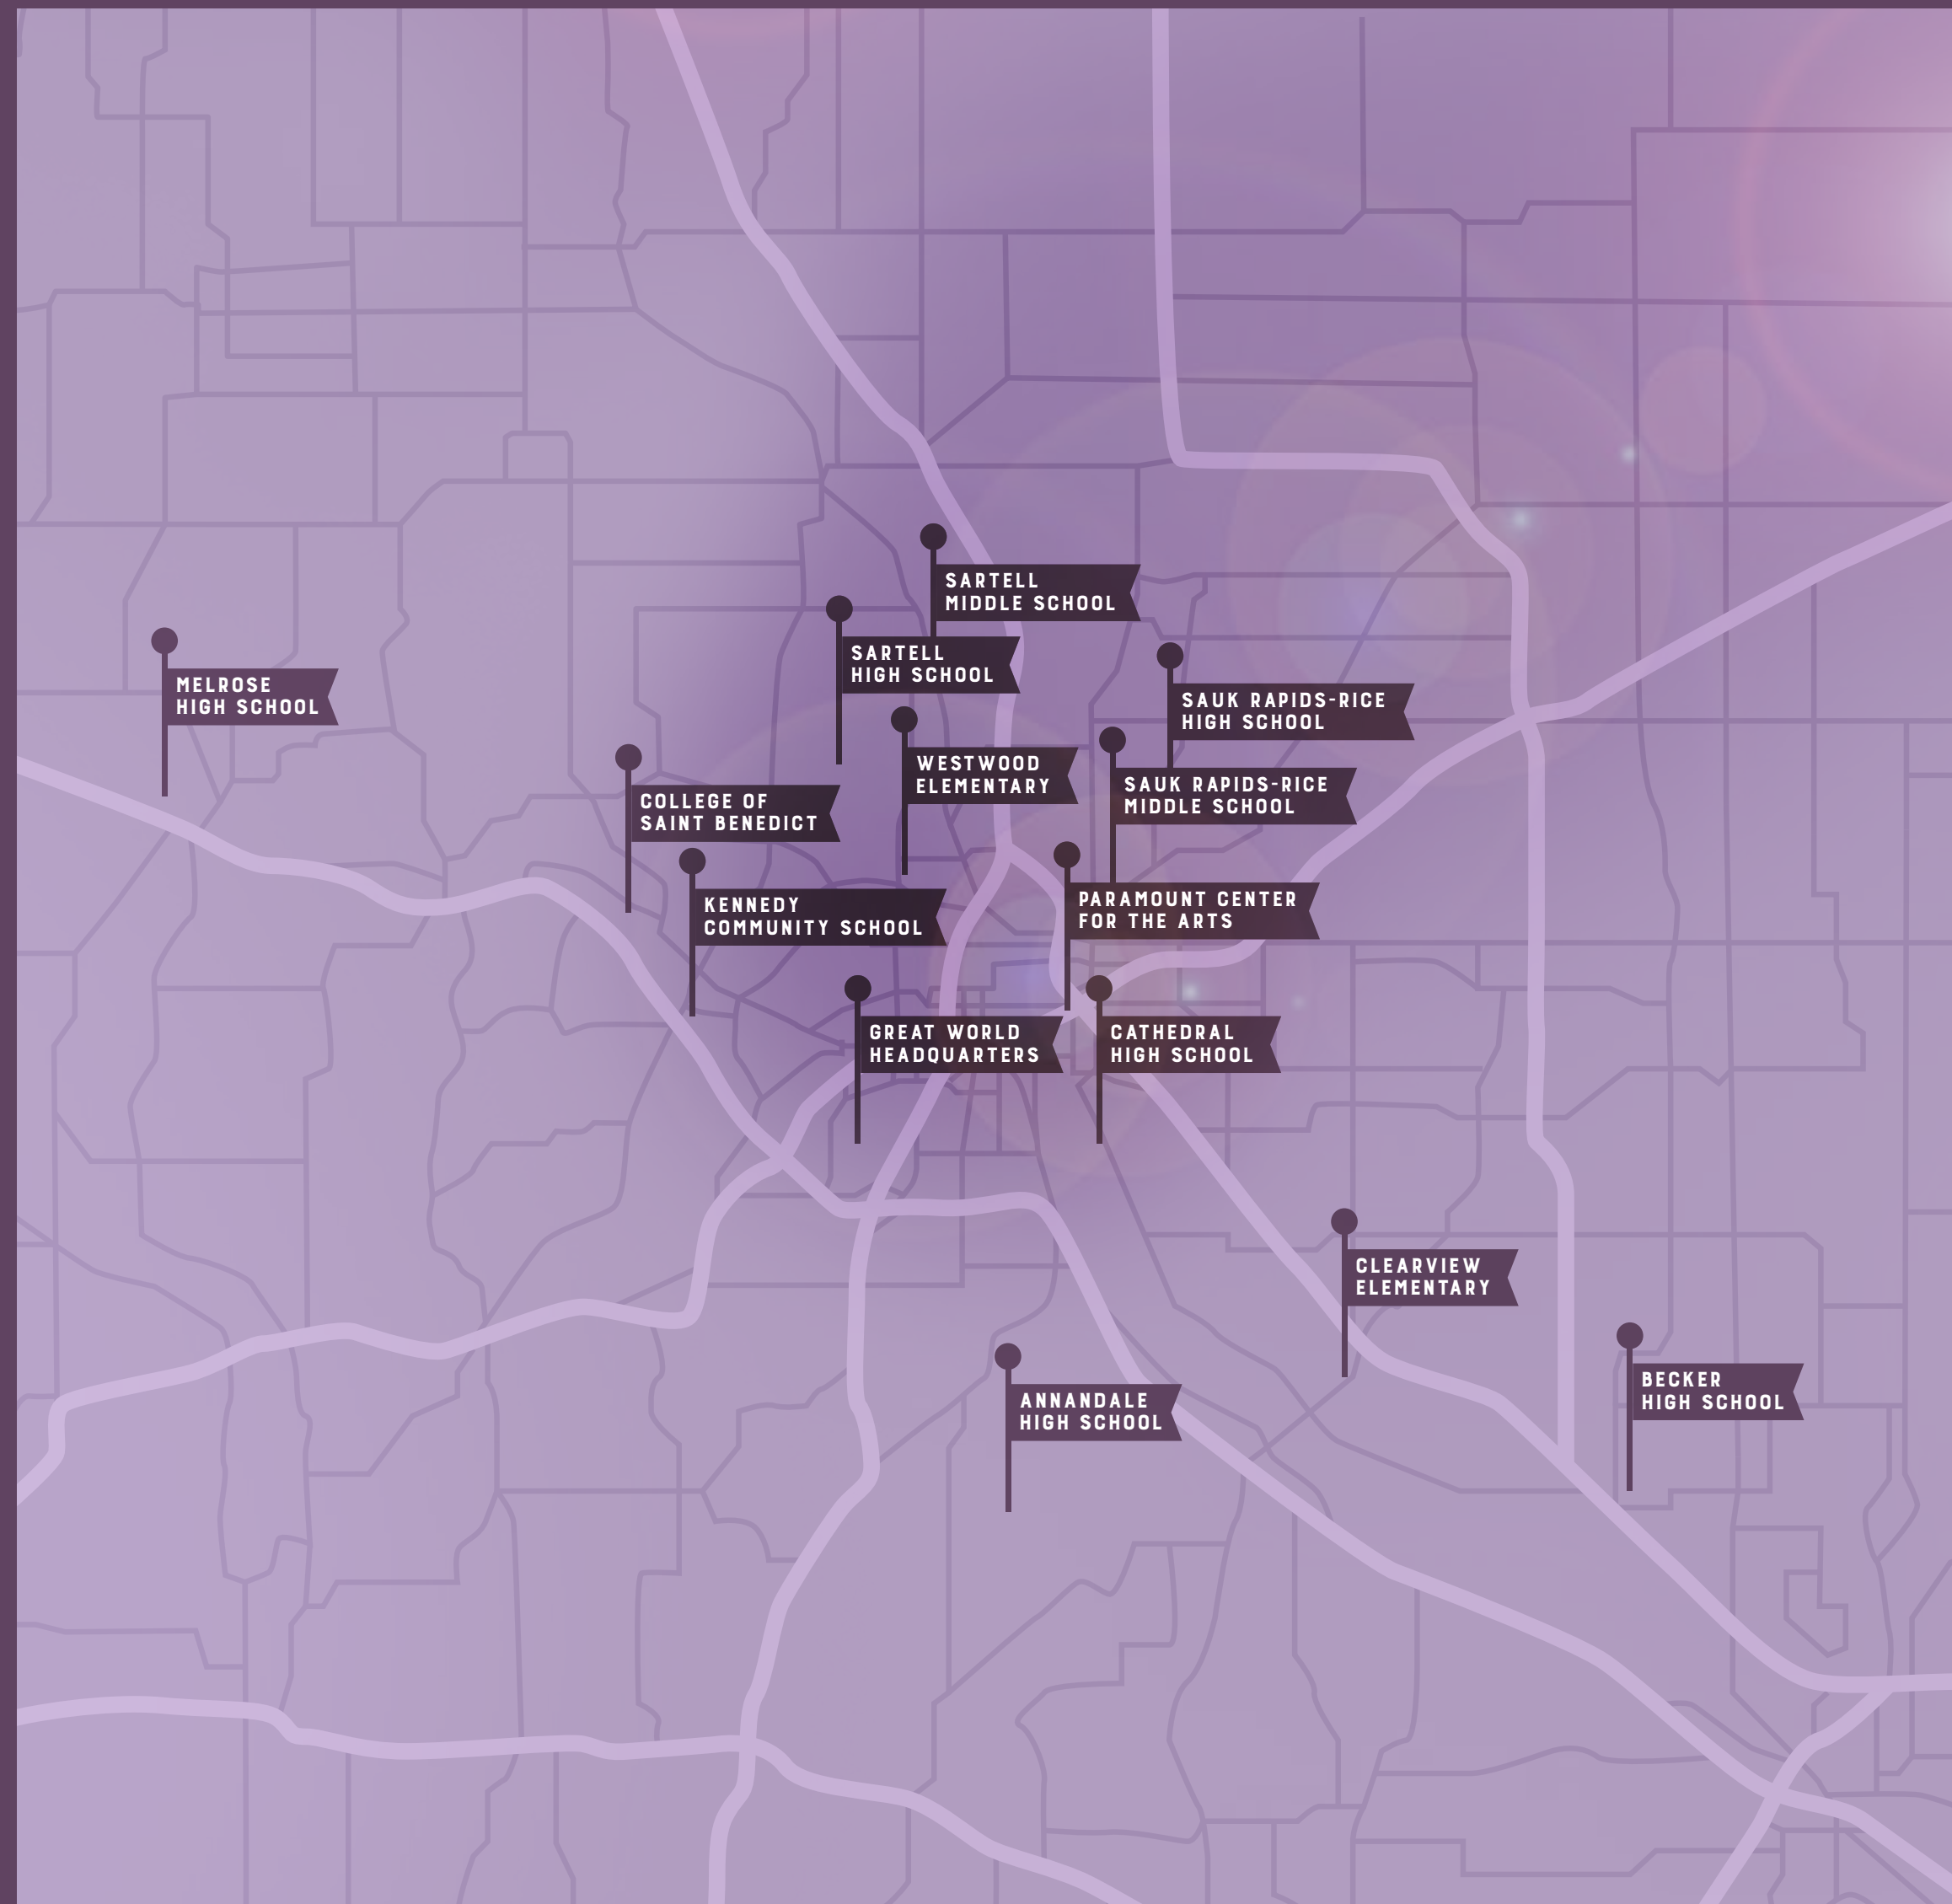

REGISTRATION BEGINS:

GREAT DONORS - Monday, Feb 20 at 9am
GREAT SEASON MEMBERS - Tuesday, Feb 21 at 9am
EVERYONE - Wednesday, February 22 at 9am.

Register online at greattheatre.org, by phone at 320.258.2787 or in person at GREAT World Headquarters, 710 Sundial Drive, Waite Park